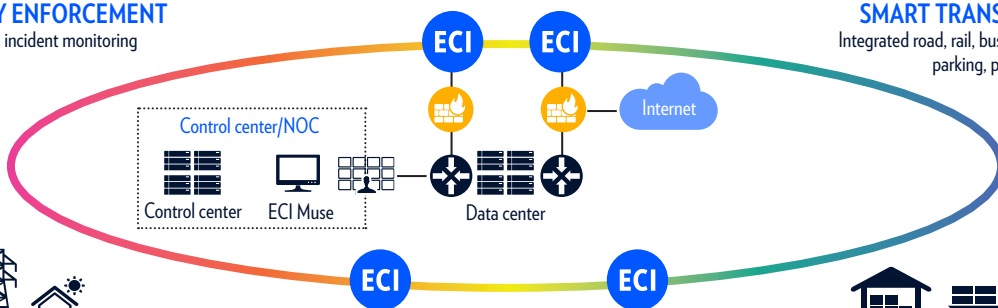

## COMMUNICATIONS SOLUTIONS FOR A SMART CITY

For the first time in history, more people live in cities than in rural areas. Cities need to support the growing needs of their inhabitants, while becoming attractive for business investment. To attract such investments, cities need to manage their population, transport, assets, and resources efficiently and in real time. In short, they have to get smart. Becoming smart requires collection and analysis of data from many thousands of sensors across many diverse systems. The knowledge generated must then be shared across each of the systems. This allows intelligent interaction across systems like utilities, parking, transportation, and safety. ECI's smart elastic network provides a flexible, future-proof multiservice communication platform ready to support these diverse systems and their rapid evolution. With secure, reliable, real-time connectivity, ECI's smart elastic network provides the agile connectivity required to make the smart city work.

**SMART SAFETY ENFORCEMENT**  
Face recognition, incident monitoring

**SMART TRANSPORTATION**  
Integrated road, rail, bus, tram, traffic control,  
parking, payment

**SMART INFRASTRUCTURE**  
Buildings, power management, sewage, waste, lighting, EV charging

**SMART PORTS AND FREIGHT**  
Haulage management